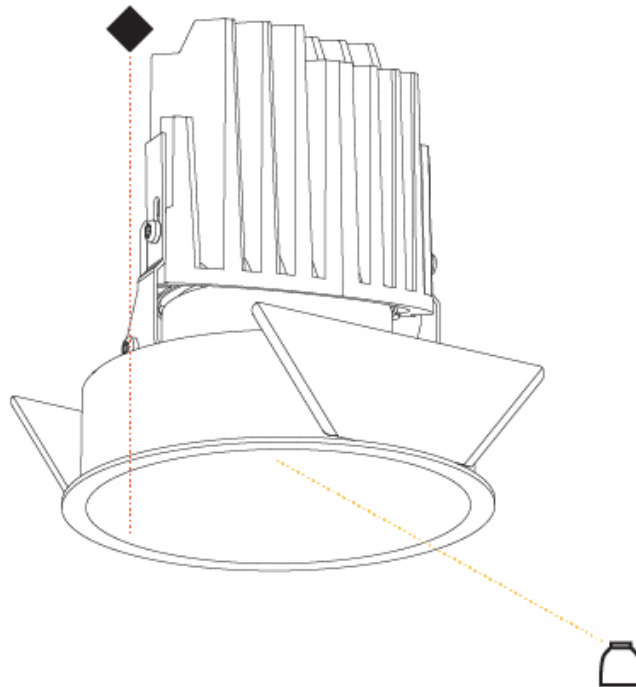

BIONIQ ROUND DEEP RECESSED

A35281-

PROJECT _____

TYPE _____

SPECIFIER _____

QUANTITY _____

DATE _____