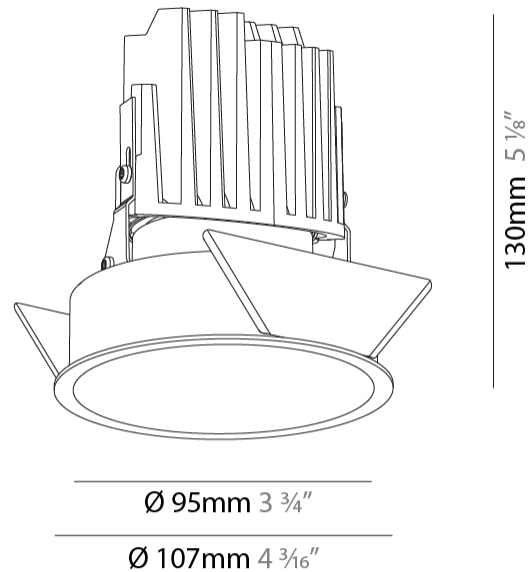

GENERAL

Series: Bioniq
Subseries: Bioniq Round Deep
Brand: Prolicht
Division: Architectural
Mounting Type: Recessed
Mounting Location: Ceiling
Subcategory: Downlight

PHYSICAL

Shape: Round
Diameter (mm): 107
Diameter (in): 4 3/16
Height (mm): 130
Height (in): 5 1/8
Ceiling Thickness (mm): 10 / 12.5 / 15
Ceiling Thickness (in): 3/8 or 1/2 or 9/16
Min. Recessing Depth (mm): 150
Min. Recessing Depth (in): 5 7/8
Light Distribution: Downlight
Weight (kg): 0.533
Weight (lbs): 1.18
Fixture Finish: SSR / BKV / CWI / CRY / HAB / UFT / ITA / RUA / FTG / MYG / LOD / PUS / FRO / FUP / KIA / POP / BLS / SPG / MEY / GOH / GUM / CHC / COM / ABZ / JAG / OBR / MOS / ROR
Fixture Material: Aluminum Die Cast
Cut-out Measurements: 98mm / 3 7/8"

ELECTRICAL

Lamp Type: LED (Zhaga Standard)
Input Wattage (W): 15.5
Total Output Wattage (W): 13
Dimming: Tri-Mode (Non-Dimming and Phase Dimming (120Vac only) and 0-10V Dimming)
Driver Included: No
Driver Location: Recessed Housing
Driver Type: Constant Current - Universal
Driver Class: Class 2
Housing: See components
Input Voltage (V): 120 - 277
Constant Current (MA): 500

LED

Number of LEDs: 1
Color Temperature (°K): 2700 / 3000 / 3500 / 4000
Max. Delivered Lumen (lm): 1140 / 1180 / 1245 / 1270
CRI: >90 CRI
Lamp Life (hrs): 50000

OPTICAL

Reflector°: 20 / 40 / 60

RATINGS AND CERTIFICATIONS

Certified By: Certified for North American Standards
IP rating: IP54